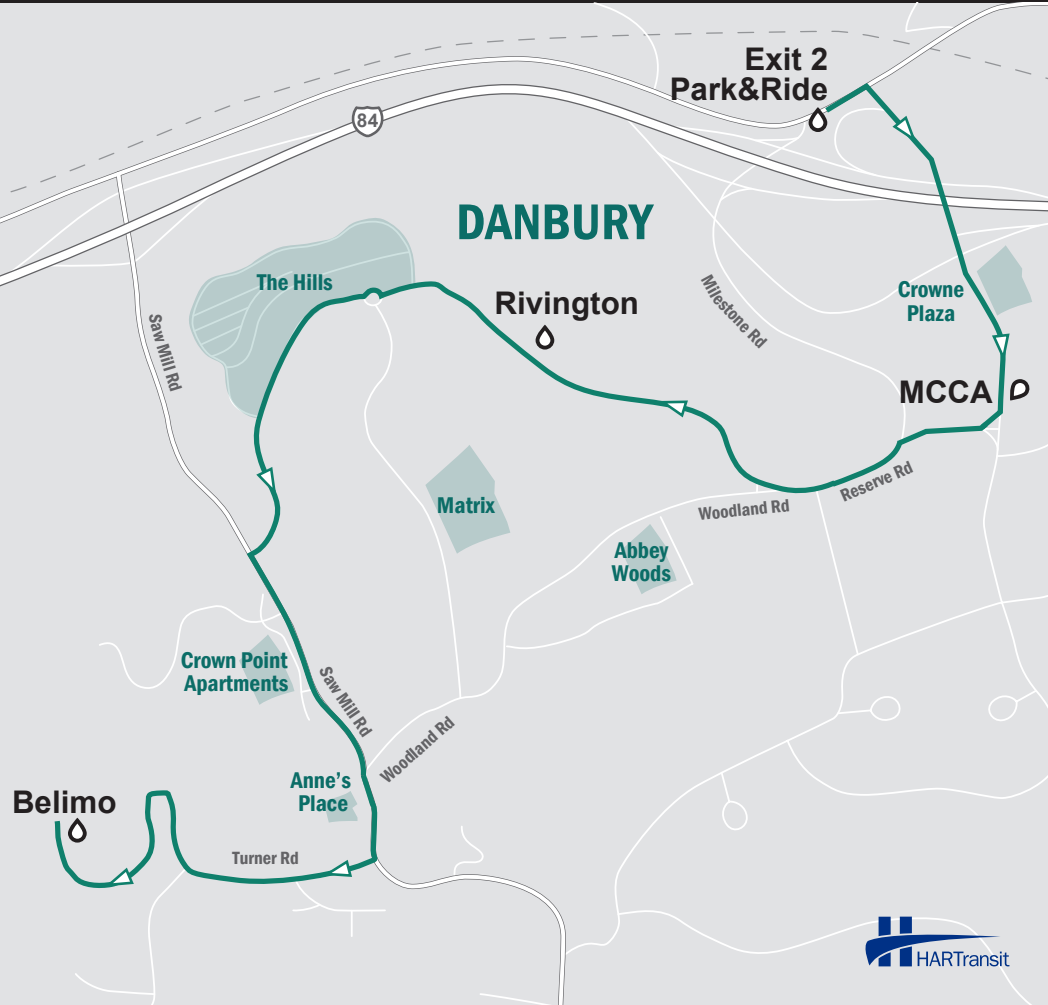

10 Route Outbound Map

10 Route Afternoon Schedule

Connecting service to 3 Route & Brewster Shuttle

Depart Belimo	Matrix	Abbey Woods	Hotel Zero Degrees	Arrive Exit 2 Park & Ride	Brewster Train Station Shuttle at Exit 2 Park & Ride	HARTransit 3 Route at Exit 2 Park & Ride	Depart Exit 2 Park & Ride	MCCA	Rivington Apts	Arrive Belimo
3:45	R	3:48	3:51	3:54	X X	3:51 Arrive 3:56 Depart	4:00	4:02	4:04	R
R	R	4:12	4:15	4:18	X 4:18 from NY	4:21 Arrive 4:26 Depart	4:22	4:24	4:26	R
R	R	4:34	4:37	4:40	4:48 to NY* X	4:51 Arrive 4:56 Depart	4:46	4:48	4:50	4:55
5:11	R	5:14	5:17	5:20	5:28 to NY 5:21 from NY	5:21 Arrive 5:26 Depart	5:30	5:32	5:34	R
R	R	R	R	R	5:51 to NY X	X	X	X	X	X

HARTransit Transfers
 Transfers are issued FREE at the Pulse Point to passengers who wish to use a second bus to reach their destination. To obtain a transfer, passengers must ask the driver as they board their first bus. Transfers are valid for immediate use as stamped.

10 Route

The Reserve
 Commuter Connection
 Old Ridgebury Road
 December 2018

10

Follow us
 @HARTransit

203.744.4070
 HARTransit.com

10 Route Morning Schedule

10 Route Intbound Map

HARTransit is committed to providing non-discriminatory service to ensure that no person is excluded from participation in, or denied the benefits of, or subjected to discrimination in the receipt of its services on the basis of race, color, national origin or income as protected by Title VI of the Civil Rights Act of 1964.