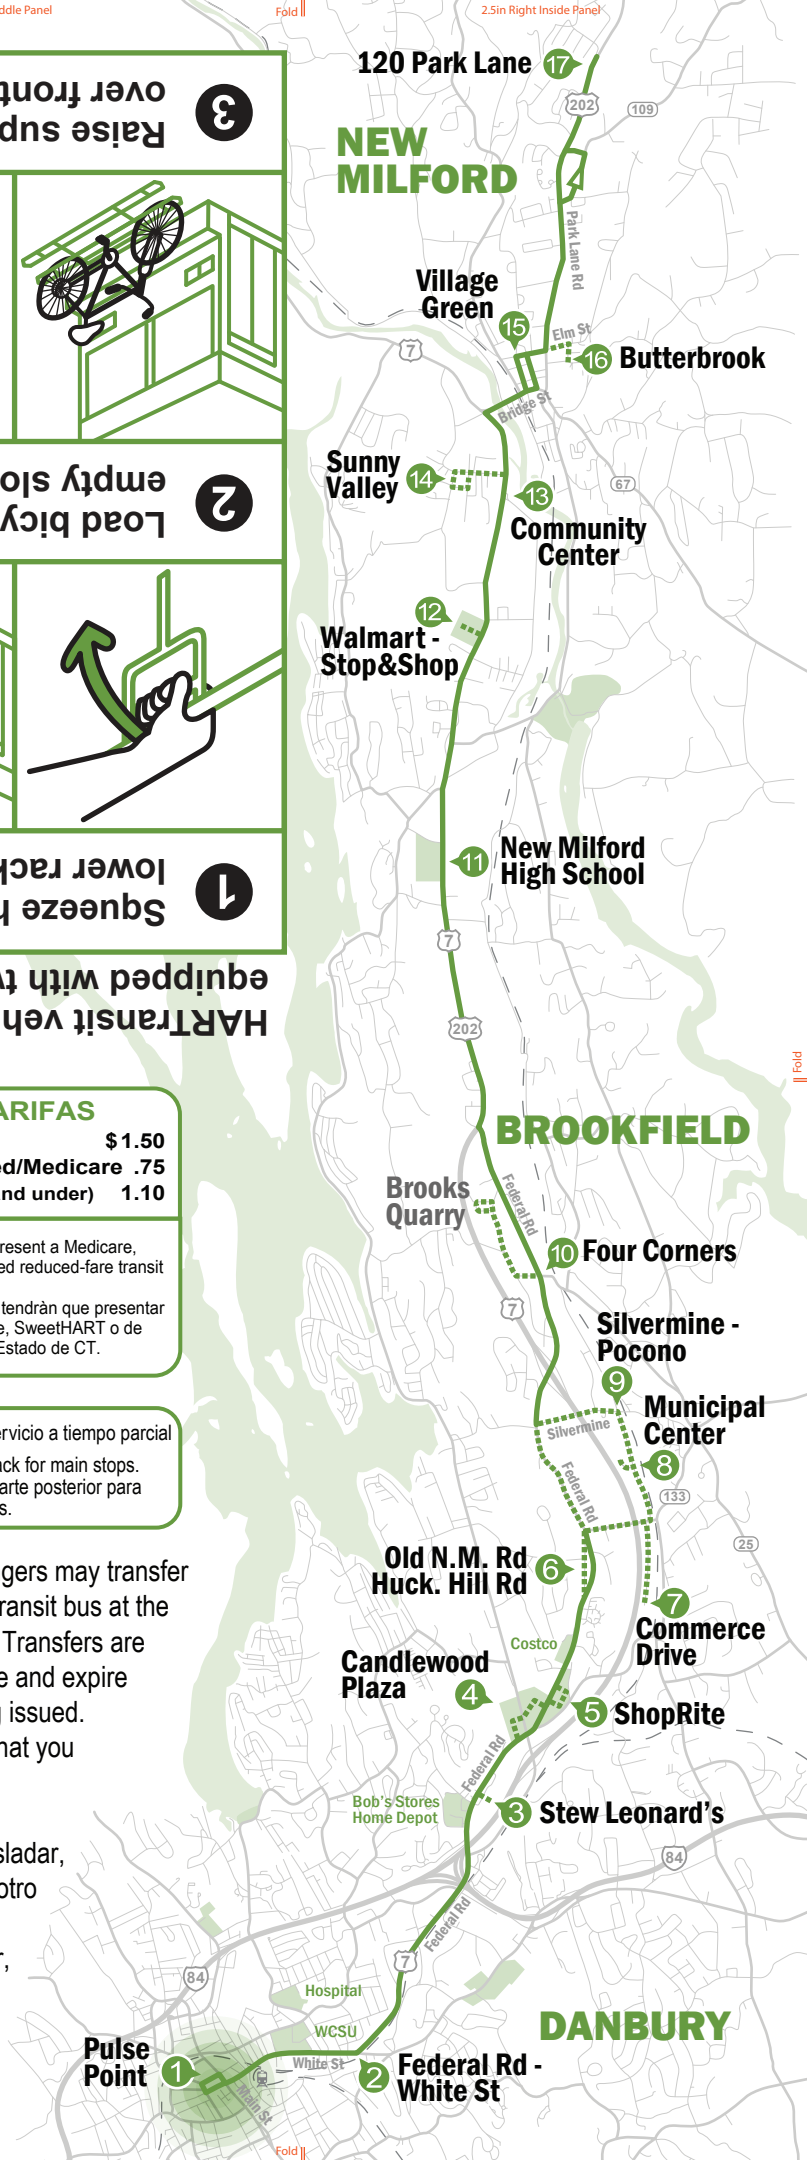

Traslados:

Pasajeros pueden trasladar, de gratis, a cualquier otro bus the HARTransit al Pulse Point. Por favor, pidale al conductor un pasaje de traslado. (los pasajes expiran dentro de 20 minutos)

	17	16	15	14	13	12	10	9	8	7	6	5	4	3	2	1	1	2	3	4	5	6	7	8	9	10	11	12	13	14	15	16	17											
	120 Park Lane	Butter Brook	Village Green	Sunny Valley	Comm. Ctr.	Walmart - Stop & Shop	Four Corners Brooks Quarry*	Silvermine - Pocono	Municipal Center	Commerce Dr.	Old N.M. Rd. Huck. Hill Rd.	ShopRite	Candlewood Plaza	Stew Leonard's	Federal Rd. - White St.	Arrive	Depart	Federal Rd. - White St.	Stew Leonard's	Candlewood Plaza	ShopRite	Old N.M. Rd. Huck. Hill Rd.	Commerce Dr.	Municipal Center	Silvermine - Pocono	Four Corners Brooks Quarry*	New Milford High School	Walmart - Stop & Shop	Comm. Ctr.	Sunny Valley	Village Green	Butter Brook	120 Park Lane											
	MONDAY - FRIDAY																																											
							Starts at Costco at 6:10																																					
	6:13	---	6:18	---	---	---	6:33	---	---	---	6:37	---	---	---	6:49	6:55	7:00	7:06	•	•	•	---	•	•	7:23	7:27*	---	•	---	•	---	•	7:41	•	7:47									
												7:10	---	•	7:19	7:25	7:30	7:36	•	•	•	---	•	•	7:53	7:57*	---	•	---	•	---	•	8:11	•	8:54									
	6:56	•	7:00	•	---	•	7:24	7:28	•	•	7:31	•	•	•	7:49	7:55	8:00	8:06	•	8:15	8:18	---	•	•	8:30	8:34*	---	•	---	•	---	•	8:48	•	8:54									
	7:26	•	7:30	•	---	•	7:54	7:58	•	•	8:01	•	•	•	8:19	8:25	8:30	8:36	---	8:47	8:50																							
	7:56	•	8:00	•	---	•	8:19	8:23	•	•	8:26	•	•	•	8:45	8:50																												
			8:19	---	---	---	8:33	---	---	---	8:37	---	---	---	8:50	8:55	9:00	9:06	---	---	---	---	•	•	9:19	9:23*	---	9:30	•	---	•	9:43	•	9:49										
	8:56	•	9:05	---	•	9:14	9:23	9:27	•	•	9:30	---	---	---	9:45	9:50	10:00	10:06	---	---	---	---	•	•	10:19	10:23*	---	10:30	---	•	10:43	•	10:49											
	9:56	•	10:05	•	---	10:14	10:23*	10:29	•	•	10:31	•	---	---	10:45	10:50	11:00	11:06	---	---	---	---	•	•	11:19	11:23*	---	11:30	•	---	11:43	•	11:49											
	10:56	•	11:05	---	•	11:14	11:23	11:27	•	•	11:30	---	---	---	11:45	11:50	12:00	12:06	---	---	12:15	---	•	•	12:19	12:23*	---	12:30	---	•	12:43	•	12:49											
	12:01	•	12:05	•	---	12:14	12:23	12:29	•	•	12:31	•	---	---	12:45	12:50	1:00	1:06	---	---	---	---	•	•	1:19	1:23*	---	1:33	•	---	1:43	•	1:49											
	1:01	•	1:05	---	•	1:14	1:23	1:27	•	•	1:30	---	---	---	1:45	1:50	2:00	2:06	---	---	2:15	•	•	•	2:27*	---	2:34	---	•	2:43	•	2:49												
	2:01	•	2:05	•	---	2:14	2:23	•	•	•	2:29	---	---	---	2:45	2:50	3:00	3:06	•	•	•	3:20	•	•	3:27*	•	3:37	•	---	3:51	•	3:57												
												3:10	---	---	3:19	3:25	3:30	3:36	•	•	•	---	3:52																					
	3:01	•	3:05	•	•	3:14	3:23	•	•	•	3:30	---	---	---	3:49	3:55																												
												3:35	3:38	3:43	3:49	3:55	4:00	4:06	•	---	---	4:20	•	•	•	4:27*	---	4:37	---	•	4:46	•	4:52											
										3:59	4:04	4:06	4:09	4:13	4:19	4:25	4:30	4:36	•	•	•	4:50	•	•	•	4:57*	•	5:07	•	---	5:16	•	5:22											
	3:46	•	3:50	•	•	4:00	4:10	•	•	•	4:25	4:32	4:35	4:38	4:44	4:50	5:00	5:06	---	---	---	---	---	---	5:23	---	---	---	---	5:41	---	5:47												
	4:16	•	4:20	•	---	4:30	4:40	•	•	•	4:55	5:02	5:05	5:08	5:14	5:20	5:30	5:36	---	---	---	---	---	---	5:53	---	---	---	---	6:11	---	6:15												
	5:01	•	5:05	•	---	---	5:20	•	•	•	5:27	5:32	5:35	5:38	5:44	5:50	6:00	6:06	---	---	---	---	---	---	6:23	---	---	---	---	6:41	---	6:47												
	5:30	---	5:36	---	---	5:44	5:54	---	---	---	5:58	6:03	---	6:09	---	6:21																												
	5:47	---	5:49	---	---	---	6:05	---	---	---	6:09	---	---	---	6:19	6:25																												
	6:30	---	6:36	---	---	6:44	6:54	---	---	---	6:58	7:03	---	7:09	---	7:21																												
																	<p>--- The bus does not enter the parking lot, please wait along main route.</p> <p>• Service by request only.</p> <p>* Service to Brooks Quarry by request only.</p> <p>Drop off: Request stop with driver when boarding.</p> <p>Pick up: Call 30 minutes prior. (203-744-4070)</p>											<p>--- El bus no entra en el estacionamiento, por favor espere a lo largo de la ruta principal.</p> <p>• Servicio solo por solicitud.</p> <p>* Solicite su parada con el conductor al subir.</p> <p>Para servicio de recogida, llame 30 minutos antes. (203-744-4070)</p>																
	SATURDAY																																											
	8:15	---	8:19	---	---	8:34	---	---	---	8:38	---	---	---	---	8:49	8:55	9:00	9:06	---	---	---	---	•	•	9:19	9:23*	---	9:33	•	9:43	•	9:49												
	8:56	•	9:05	•	9:14	9:23	9:27	•	•	9:30	•	---	---	---	9:45	9:50	10:00	10:06	---	---	---	---	•	•	10:19	10:23*	---	10:33	•	10:43	•	10:49												
	9:56	•	10:05	•	10:14	10:23*	10:29	•	---	10:31	•	•	---	---	10:45	10:50	11:00	11:06	---	---	---	---	•	•	11:19	11:23*	---	11:33	•	11:43	•	11:49												
	10:56	•	11:05	•	11:14	11:23	11:27	•	•	11:30	---	---	---	---	11:45	11:50	12:00	12:06	---	---	12:15	---	•	•	12:19	12:23*	---	12:33	•	12:43	•	12:49												
	12:01	•	12:05	•	12:14	12:23*	12:29	•	•	12:31	•	---	---	---	12:45	12:50	1:00	1:06	---	---	---	---	•	•	1:19	1:23*	---	1:33	•	1:43	•	1:49												
	1:01	•	1:05	•	1:14	1:23	1:27	•	•	1:30	•	---	---	---	1:45	1:50	2:00	2:06	---	---	2:15	---	•	•	2:19	2:23*	---	2:33	•	2:43	•	2:49												
	2:01	•	2:05	•	2:14	2:23	2:27	•	•	2:30	•	---	---	---	2:45	2:50	3:00	3:06	---	---	---	---	•	•	3:19	3:23*	---	3:33	•	3:43	•	3:49												
	3:01	•	3:05	•	3:14	3:23	3:27	•	•	3:30	•	---	---	---	3:45	3:50	4:00	4:06	---	---	---	---	•	•	4:19	4:23*	---	4:33	•	4:43	•	4:49												
	4:01	•	4:05	•	4:14	4:23	4:27	•	•	4:30	•	---	---	---	4:45	4:50	5:00	5:06	---	---	---	---	---	---	5:23*	---	---	---	5:37	---	5:49													
	17	16	15	14	12	10	9	8	7	6	5	4	3	2	1	1	2	3	4	5	6	7	8	9	10	11	12	14	15	16	17													
	120 Park Lane	Butter Brook	Village Green	Sunny Valley	Walmart - Stop & Shop	Four Corners Brooks Quarry*	Silvermine - Pocono	Municipal Center	Commerce Dr.	Old N.M. Rd. Huck. Hill Rd.	ShopRite	Candlewood Plaza	Stew Leonard's	Federal Rd. - White St.	Arrive	Depart	Federal Rd. - White St.	Stew Leonard's	Candlewood Plaza	ShopRite	Old N.M. Rd. Huck. Hill Rd.	Commerce Dr.	Municipal Center	Silvermine - Pocono	Four Corners Brooks Quarry*	New Milford High School	Walmart - Stop & Shop	Sunny Valley	Village Green	Butter Brook	120 Park Lane													