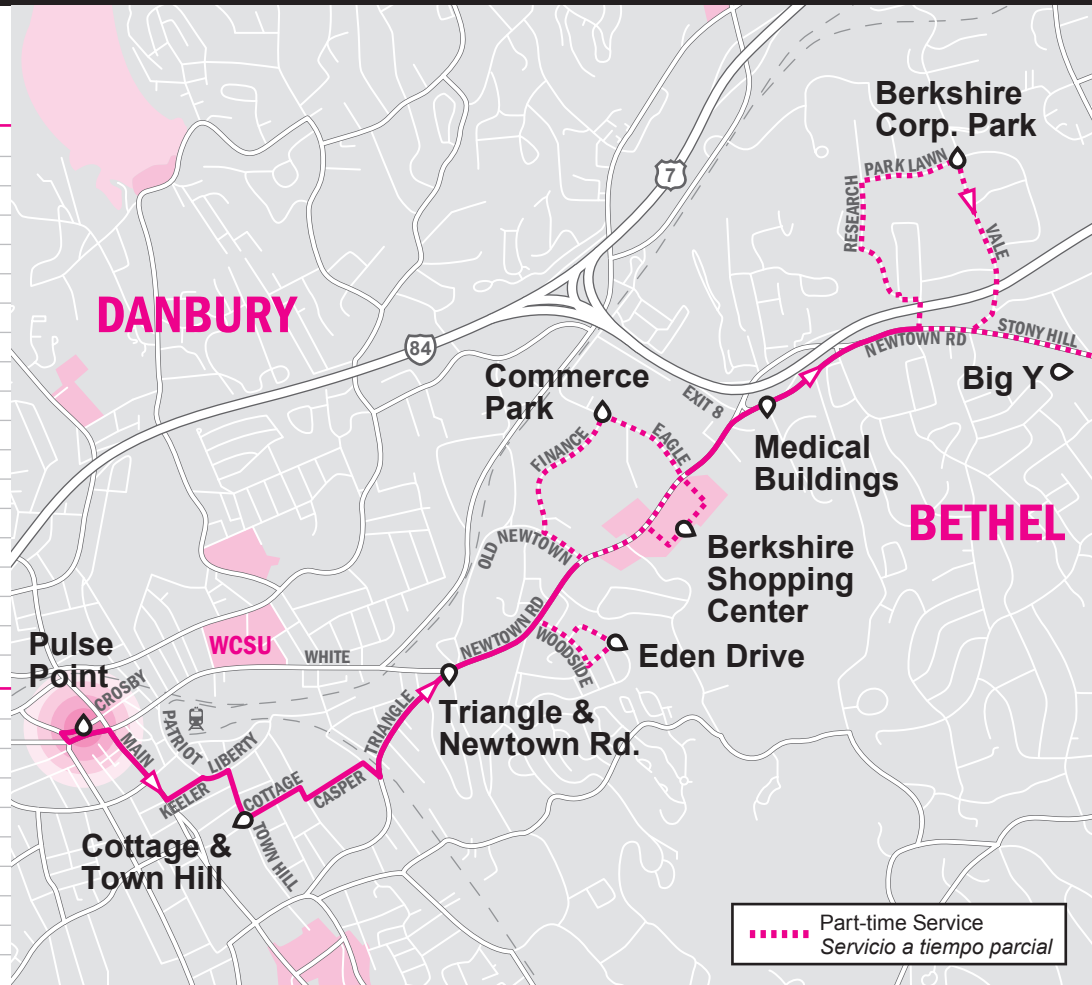

Cidadãos com 65 anos com edentificação

Medicare com edentificação

*ou Deficiência com edentificação**

** SweetHART or CT Issued Transit ID*

X - No Service No hay servicio

R - Request drop off with driver or call 30 min prior for pick up (203.744.4070 press 1)

Solicite su parade con el conductor al subir o para recogerlo, llame 30 minutos antes.

	Pulse Point Depart	Cottage & Town Hill	Triangle & Newtown Rd.	Eden Drive	Commerce Park	Berkshire Shopping Center	Medical Buildings	Berkshire Corporate Park	Big Y
W E D N E S D A Y S	6:05	6:08	6:11	R	6:17	R	6:20	R	6:28
	6:30	6:34	6:37	R	6:44	R	6:47	R	6:58
	7:00	7:04	7:07	R	7:14	R	7:17	R	7:28
	7:30	7:34	7:37	R	7:44	R	7:47	R	7:58
	8:00	8:04	8:07	R	8:14	R	8:17	R	8:28
	8:30	8:34	8:37	8:42	X	8:48	8:50	X	8:58
	9:00	9:04	9:07	9:12	X	9:18	9:20	X	9:28
	10:00	10:04	10:07	10:12	X	10:18	10:20	X	10:28
	11:00	11:04	11:07	11:12	X	11:18	11:20	X	11:28
	12:00	12:04	12:07	12:12	X	12:18	12:20	X	12:28
	1:00	1:04	1:07	1:12	X	1:18	1:20	X	1:28
	2:00	2:04	2:07	2:12	X	2:18	2:20	X	2:28
3:00	3:04	3:07	3:12	X	3:18	3:20	X	3:28	
3:30	3:34	3:37	3:42	X	3:48	3:50	X	3:58	
4:00	4:04	4:07	4:12	X	4:18	4:20	4:25	X	
4:30	4:34	4:37	4:42	X	4:48	4:50	X	4:58	
5:00	5:04	5:07	5:12	X	5:18	5:20	5:25	X	
5:30	5:34	5:37	5:42	X	5:48	5:50	X	5:58	
6:00	6:04	6:07	6:12	X	6:18	6:20	X	6:28	
S A T U R D A Y	8:00	8:04	8:07	8:12	X	8:18	8:20	X	8:28
	9:00	9:04	9:07	9:12	X	9:18	9:20	X	9:28
	10:00	10:04	10:07	10:12	X	10:18	10:20	X	10:28
	11:00	11:04	11:07	11:12	X	11:18	11:20	X	11:28
	12:00	12:04	12:07	12:12	X	12:18	12:20	X	12:28
	1:00	1:04	1:07	1:12	X	1:18	1:20	X	1:28
	2:00	2:04	2:07	2:12	X	2:18	2:20	X	2:28
3:00	3:04	3:07	3:12	X	3:18	3:20	X	3:28	
4:00	4:04	4:07	4:12	X	4:18	4:20	X	4:28	
5:00	5:04	5:07	5:12	X	5:18	5:20	X	5:28	