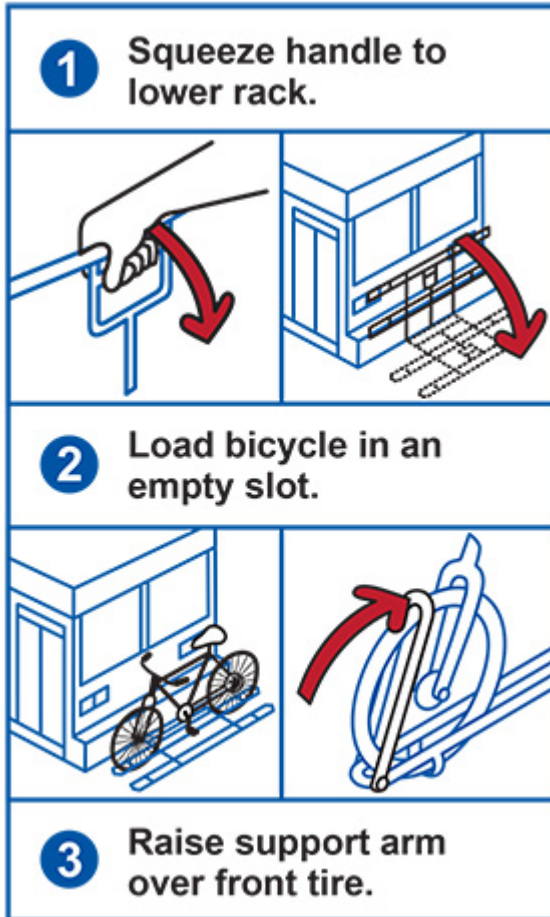

How to Use the Bus Bike Rack

[How To Use the Bike Rack Video>](#)

Every bus has a bike rack, and you can expand your travel distance by riding a bike to and from your designated bus route. Learn how here.