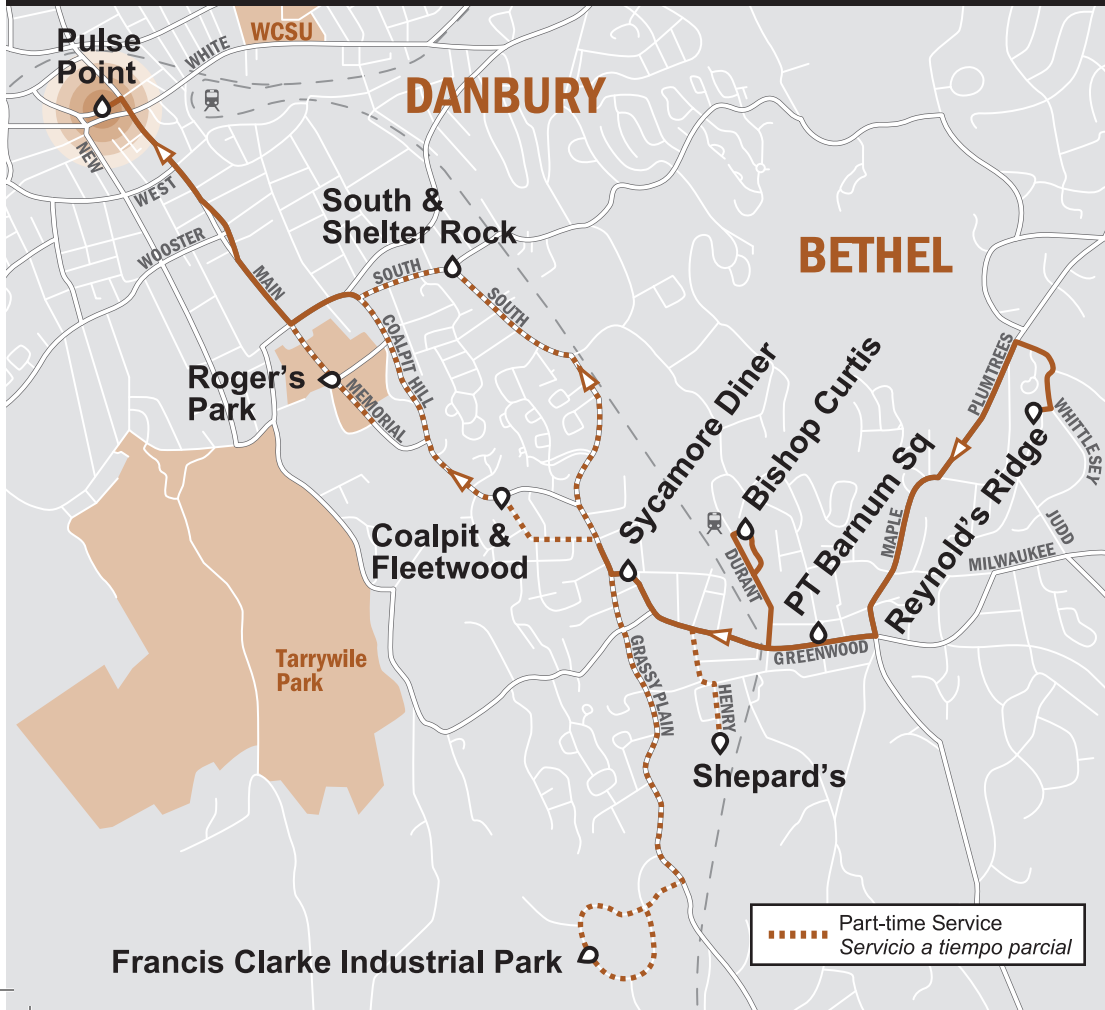

>>> Bethel Center to Pulse Point >>>

>>> Bethel Center to Pulse Point >>>

Reynolds Ridge	PT Barnum Sq	Bishop Curtis	Shepard's	Francis Clarke Ind. Park	Sycamore Diner	South & Shelter Rock	Coal Pit Hill & Fleetwood	Roger's Park	Pulse Point Arrive
Weekdays									
6:10	6:13	R	X	X	6:15	X	6:17	R	6:25
6:30	6:33	R	X	X	6:41	X	6:43	R	6:55
7:00	7:03	R	X	X	7:11	X	7:13	R	7:25
7:30	7:33	R	X	X	7:41	X	7:43	R	7:55
8:00	8:03	R	X	X	8:11	X	8:13	R	8:25
8:30	8:33	R	X	X	8:41	X	8:43	R	8:55
9:30	9:33	R	X	X	9:41	X	9:43	9:48	9:55
10:30	10:33	R	X	X	10:41	X	10:43	10:48	10:55
11:30	11:33	R	X	X	11:41	X	11:43	11:48	11:55
12:30	12:33	R	R	X	12:41	12:43	X	12:48	12:55
1:30	1:33	R	R	X	1:41	1:43	X	1:48	1:55
2:30	2:33	R	R	X	2:41	2:43	X	2:48	2:55
3:00	3:03	R	R	R	3:11	3:13	X	R	3:25
3:30	3:33	R	R	R	3:41	3:43	X	R	3:55
4:00	4:03	R	R	R	4:11	X	4:13	R	4:25
4:30	4:33	R	R	R	4:41	4:43	X	X	4:55
5:00	5:03	R	R	R	5:11	X	5:13	X	5:25
5:30	5:33	R	R	R	5:41	5:43	X	R	5:55
Saturdays									
8:30	8:33	R	X	X	8:41	X	8:43	8:48	8:55
9:30	9:33	R	X	X	9:41	X	9:43	9:48	9:55
10:30	10:33	R	X	X	10:41	X	10:43	10:48	10:55
11:30	11:33	R	X	X	11:41	X	11:43	11:48	11:55
12:30	12:33	R	X	X	12:41	X	12:43	12:48	12:55
1:30	1:33	R	X	X	1:41	X	1:43	1:48	1:55
2:30	2:33	R	X	X	2:41	X	2:43	2:48	2:55
3:30	3:33	R	X	X	3:41	X	3:43	3:48	3:55
4:30	4:33	R	X	X	4:41	X	4:43	4:48	4:55