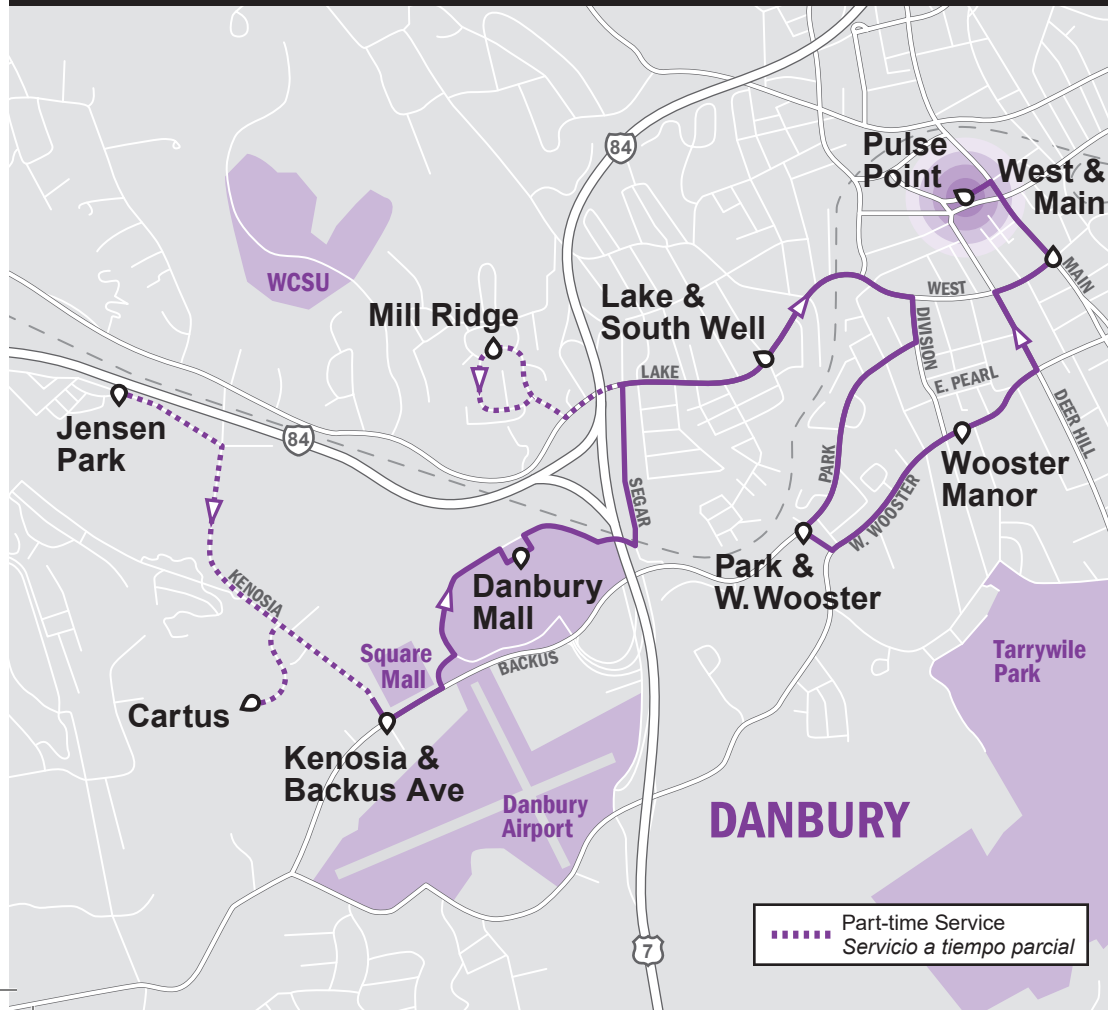

>>> Danbury Mall to Pulse Point >>>

>>> Danbury Mall to Pulse Point >>>

..... Part-time Service
Servicio a tiempo parcial

	Jensen Park	Cartus & Apple Ridge	Kenosia & Backus	Danbury Mall	Mill Ridge	Lake & South Well	Park & W. Wooster	Wooster Manor	West & Main	Pulse Point Arrive
Weekdays										
6:05	X	6:08	6:11	X	6:15	6:19	6:21	6:24	6:25	
6:25	X	6:28	6:38	X	6:43	6:47	6:49	6:53	6:55	
6:55	X	6:58	7:08	X	7:13	7:17	7:19	7:23	7:25	
X	7:24	7:28	7:38	X	7:43	7:47	7:49	7:53	7:55	
X	7:54	7:58	8:08	X	8:13	8:17	8:19	8:23	8:25	
X	8:24	8:28	8:38	X	8:43	8:47	8:49	8:53	8:55	
X	X	9:26	9:33	9:37	9:43	9:47	9:49	9:53	9:55	
X	X	10:26	10:33	10:37	10:43	10:47	10:49	10:53	10:55	
X	X	11:26	11:33	11:37	11:43	11:47	11:49	11:53	11:55	
X	X	12:26	12:38	X	12:43	12:47	12:49	12:53	12:55	
X	X	1:26	1:38	X	1:43	1:47	1:49	1:53	1:55	
X	X	2:26	2:38	X	2:43	2:47	2:49	2:53	2:55	
2:55	X	2:58	3:08	X	3:13	3:17	3:19	3:23	3:25	
3:24	X	3:28	3:38	X	3:43	3:47	3:49	3:53	3:55	
3:54	X	3:58	4:08	X	4:13	4:17	4:19	4:23	4:25	
X	4:24	4:28	4:38	X	4:43	4:47	4:49	4:53	4:55	
X	4:54	4:58	5:08	X	5:13	5:17	5:19	5:23	5:25	
X	5:24	5:28	5:38	X	5:43	5:47	5:49	5:53	5:55	
Saturday										
8:24	X	8:28	8:38	X	8:43	8:47	8:49	8:53	8:55	
9:24	X	9:28	9:38	X	9:43	9:47	9:49	9:53	9:55	
10:24	X	10:28	10:38	X	10:43	10:47	10:49	10:53	10:55	
11:24	X	11:28	11:38	X	11:43	11:47	11:49	11:53	11:55	
12:24	X	12:28	12:38	X	12:43	12:47	12:49	12:53	12:55	
1:24	X	1:28	1:38	X	1:43	1:47	1:49	1:53	1:55	
2:24	X	2:28	2:38	X	2:43	2:47	2:49	2:53	2:55	
3:24	X	3:28	3:38	X	3:43	3:47	3:49	3:53	3:55	
4:24	X	4:28	4:38	X	4:43	4:47	4:49	4:53	4:55	