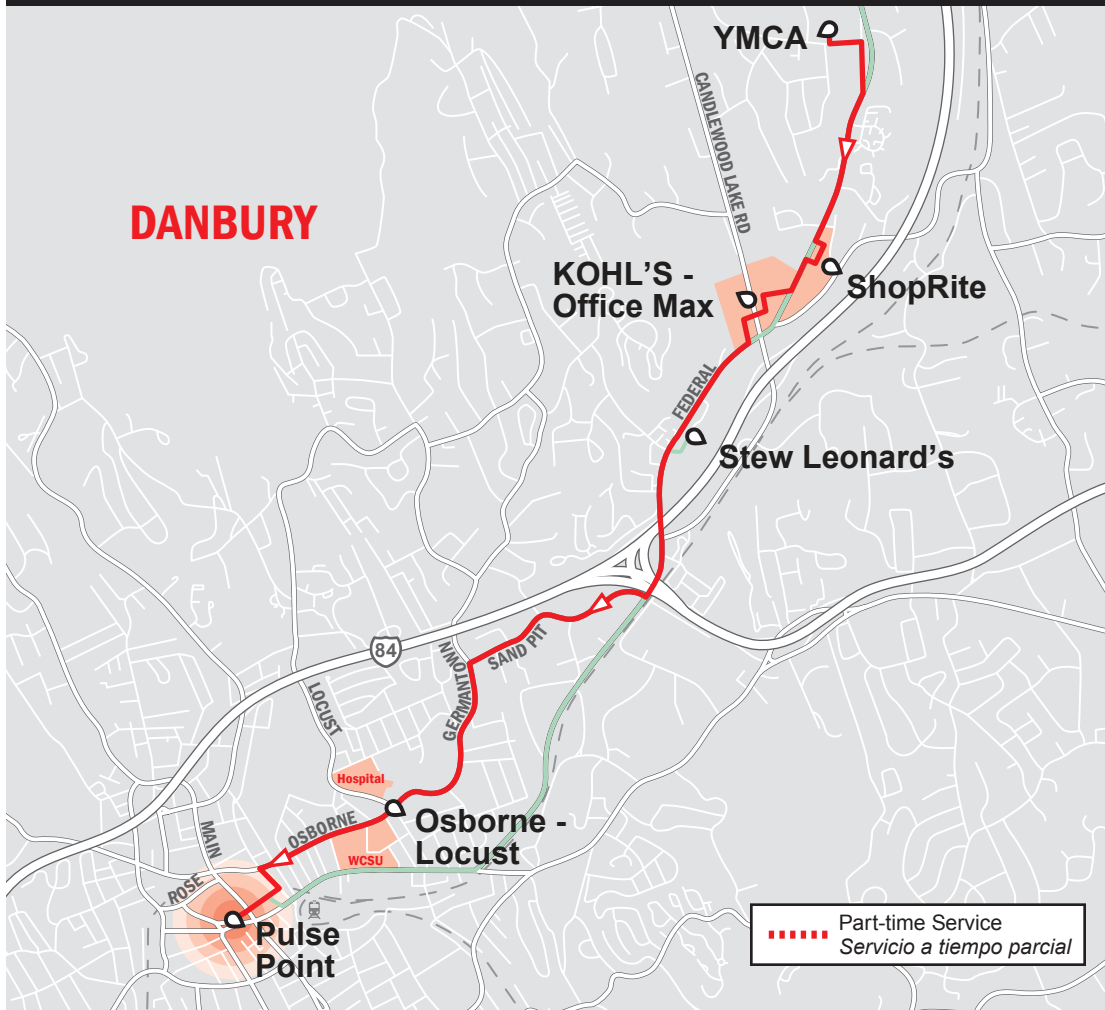

>>> Brookfield to Pulse Point >>>

>>> Brookfield to Pulse Point >>>

YMCA	ShopRite	Kohl's & Office Max	Stew Leonard's	Osborne & Locust	Pulse Point Arrive
Weekdays					
See 7 Route for additional service					
9:30	9:34	9:37	9:40	9:47	9:53
10:30	10:34	10:37	10:40	10:47	10:53
11:30	11:34	11:37	11:40	11:47	11:53
12:30	12:34	12:37	12:40	12:47	12:53
1:30	1:34	1:37	1:40	1:47	1:53
2:30	2:34	2:37	2:40	2:47	2:53
See 7 Route for additional service					
Saturday					
9:28	9:32	9:37	9:40	9:47	9:53
10:28	10:32	10:37	10:40	10:47	10:53
11:28	11:32	11:37	11:40	11:47	11:53
12:28	12:32	12:37	12:40	12:47	12:53
1:28	1:32	1:37	1:40	1:47	1:53
2:28	2:32	2:37	2:40	2:47	2:53
3:28	3:32	3:37	3:40	3:47	3:53
4:28	4:32	4:37	4:40	4:47	4:53

Cidadãos com 65 anos com edentificação

Medicare com edentificação

*ou Deficiencia com edentificação**

*SweetHART or CT Issued Transit ID

X - No Service No hay servicio

R - Request drop off with driver or call 30 min prior for pick up (203.744.4070 press 1)

Solicite su parade con el conductor al subir

o para recogerlo, llame 30 minutos antes.

- 7 Route

	Pulse Point Depart	Osborne & Locust	Stew Leonards	Kohl's & Office Max	ShopRite	YMCA ❄	
WEEKDAY	9:00	9:05	9:13	9:17	9:20	9:24	
	10:00	10:05	10:13	10:17	10:20	10:24	
	11:00	11:05	11:13	11:17	11:20	11:24	
	12:00	12:05	12:13	12:17	12:20	12:24	
	1:00	1:05	1:13	1:17	1:20	1:24	
	2:00	2:05	2:13	2:17	2:20	2:24	
	See 7 Route for additional service						
	See 7 Route for additional service						
	See 7 Route for additional service						
	See 7 Route for additional service						
SATURDAY	9:00	9:05	9:13	9:17	9:20	9:24	
	10:00	10:05	10:13	10:17	10:20	10:24	
	11:00	11:05	11:13	11:17	11:20	11:24	
	12:00	12:05	12:13	12:17	12:20	12:24	
	1:00	1:05	1:13	1:17	1:20	1:24	
	2:00	2:05	2:13	2:17	2:20	2:24	
SUNDAY	3:00	3:05	3:13	3:17	3:20	3:24	
	4:00	4:05	4:13	4:17	4:20	4:24	
	5:00	5:05	5:13	5:17	5:20	5:24	
	❄ - Not served when on Snow Routes - No servido cuando en Rutas de nieve.						