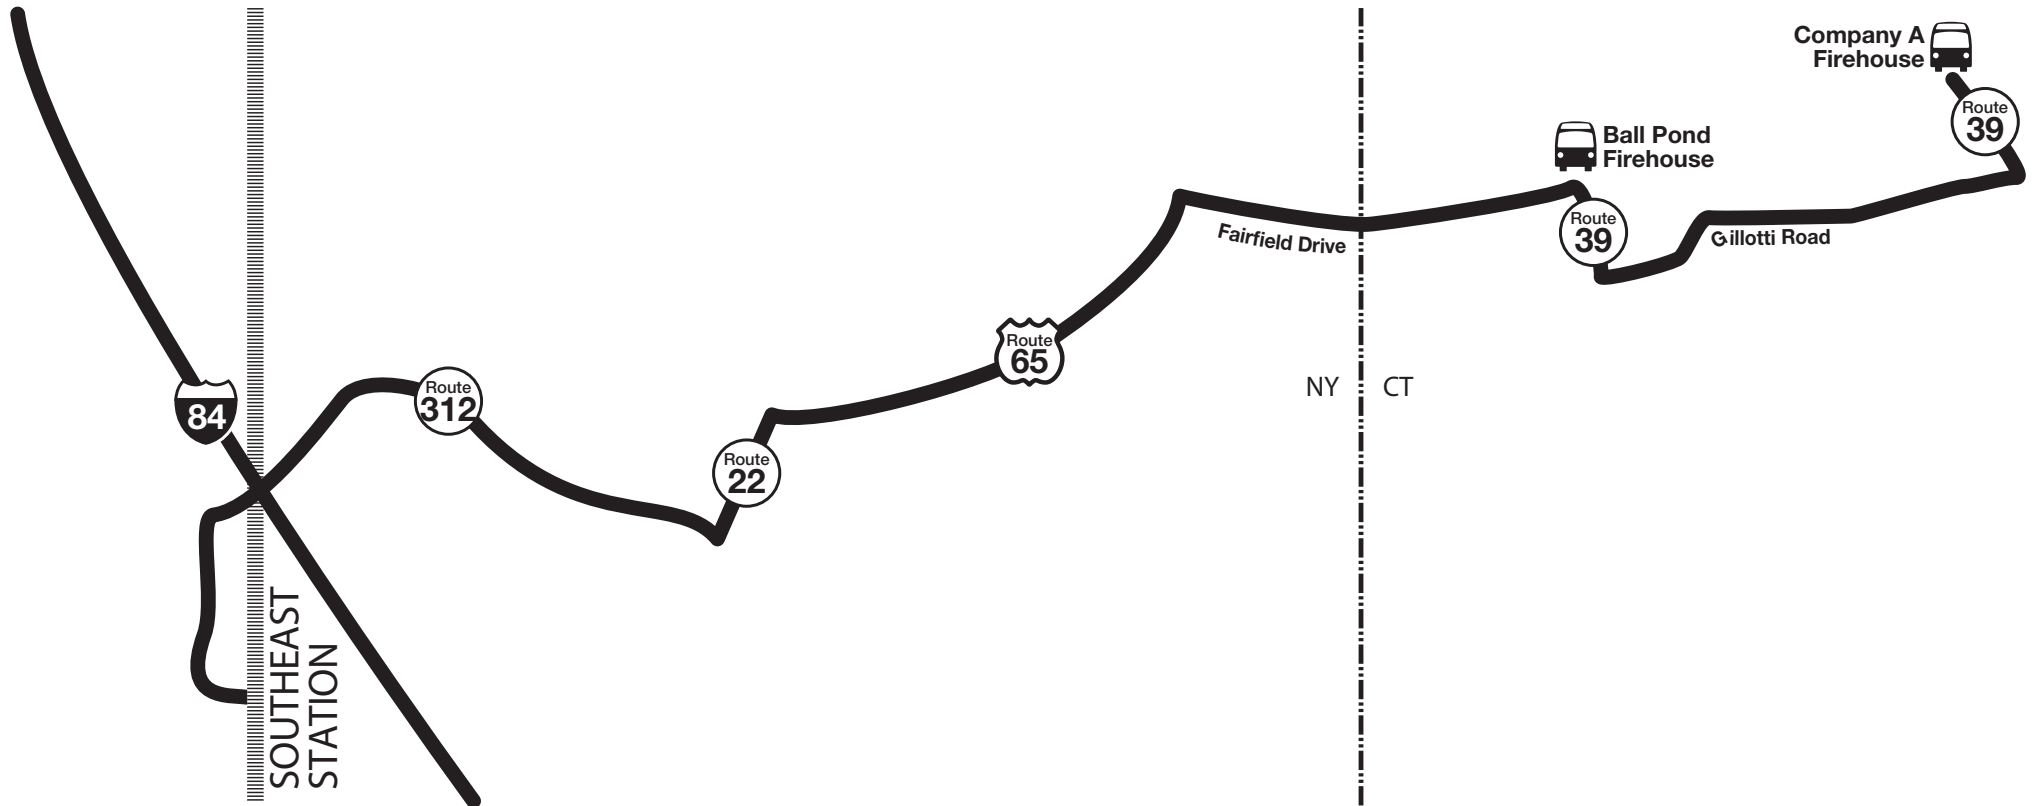

The New Fairfield-Southeast Shuttle

Effective October 17, 2022

WEEKDAYS VIA SOUTHEAST STATION TO GRAND CENTRAL TERMINAL

AM Light Face, PM Bold Face	AM				PM				
New Fairfield Company A Firehouse	5 32	5 55	6 26	7 00	6 36	6 50	7 25	7 45	8 07
New Fairfield Ball Pond Firehouse	5 37	6 00	6 31	7 05	6 41	6 55	7 30	7 50	8 12
Southeast Station	5 56	6 18	6 49	7 23	7 06	7 20	7 55	8 15	8 37
Southeast Station	6 01	6 26	6 55	7 31	7 12	8 08	8 08	9 16	9 16
White Plains Station	6 51	7 12	—	8 19	8 03	8 59	8 59	10 07	10 07
Grand Central Terminal	7 30	7 53	8 24	8 56	8 38	9 37	9 37	10 47	10 47

WEEKDAYS VIA SOUTHEAST STATION TO NEW FAIRFIELD

AM Light Face, PM Bold Face	PM										
Grand Central Terminal	4 18	4 35	4 41	4 57	5 17	5 27	5 44	6 04	6 29	6 56	7 24
White Plains Station	—	5 11	5 15	5 31	5 53	6 27	—	6 39	7 03	7 30	7 58
Southeast Station	5 44	6 01	6 13	6 22	6 37	6 52	7 07	7 28	7 56	8 23	8 55
Southeast Station	5 49	6 18	6 18	6 42	6 42	7 12	7 12	7 33	8 00	8 27	9 00
New Fairfield Ball Pond Firehouse	6 18	6 44	6 44	7 10	7 10	7 39	7 39	8 01	8 27	8 53	9 27
New Fairfield Company A Firehouse	6 23	6 49	6 49	7 15	7 15	7 44	7 44	8 06	8 32	8 58	9 32